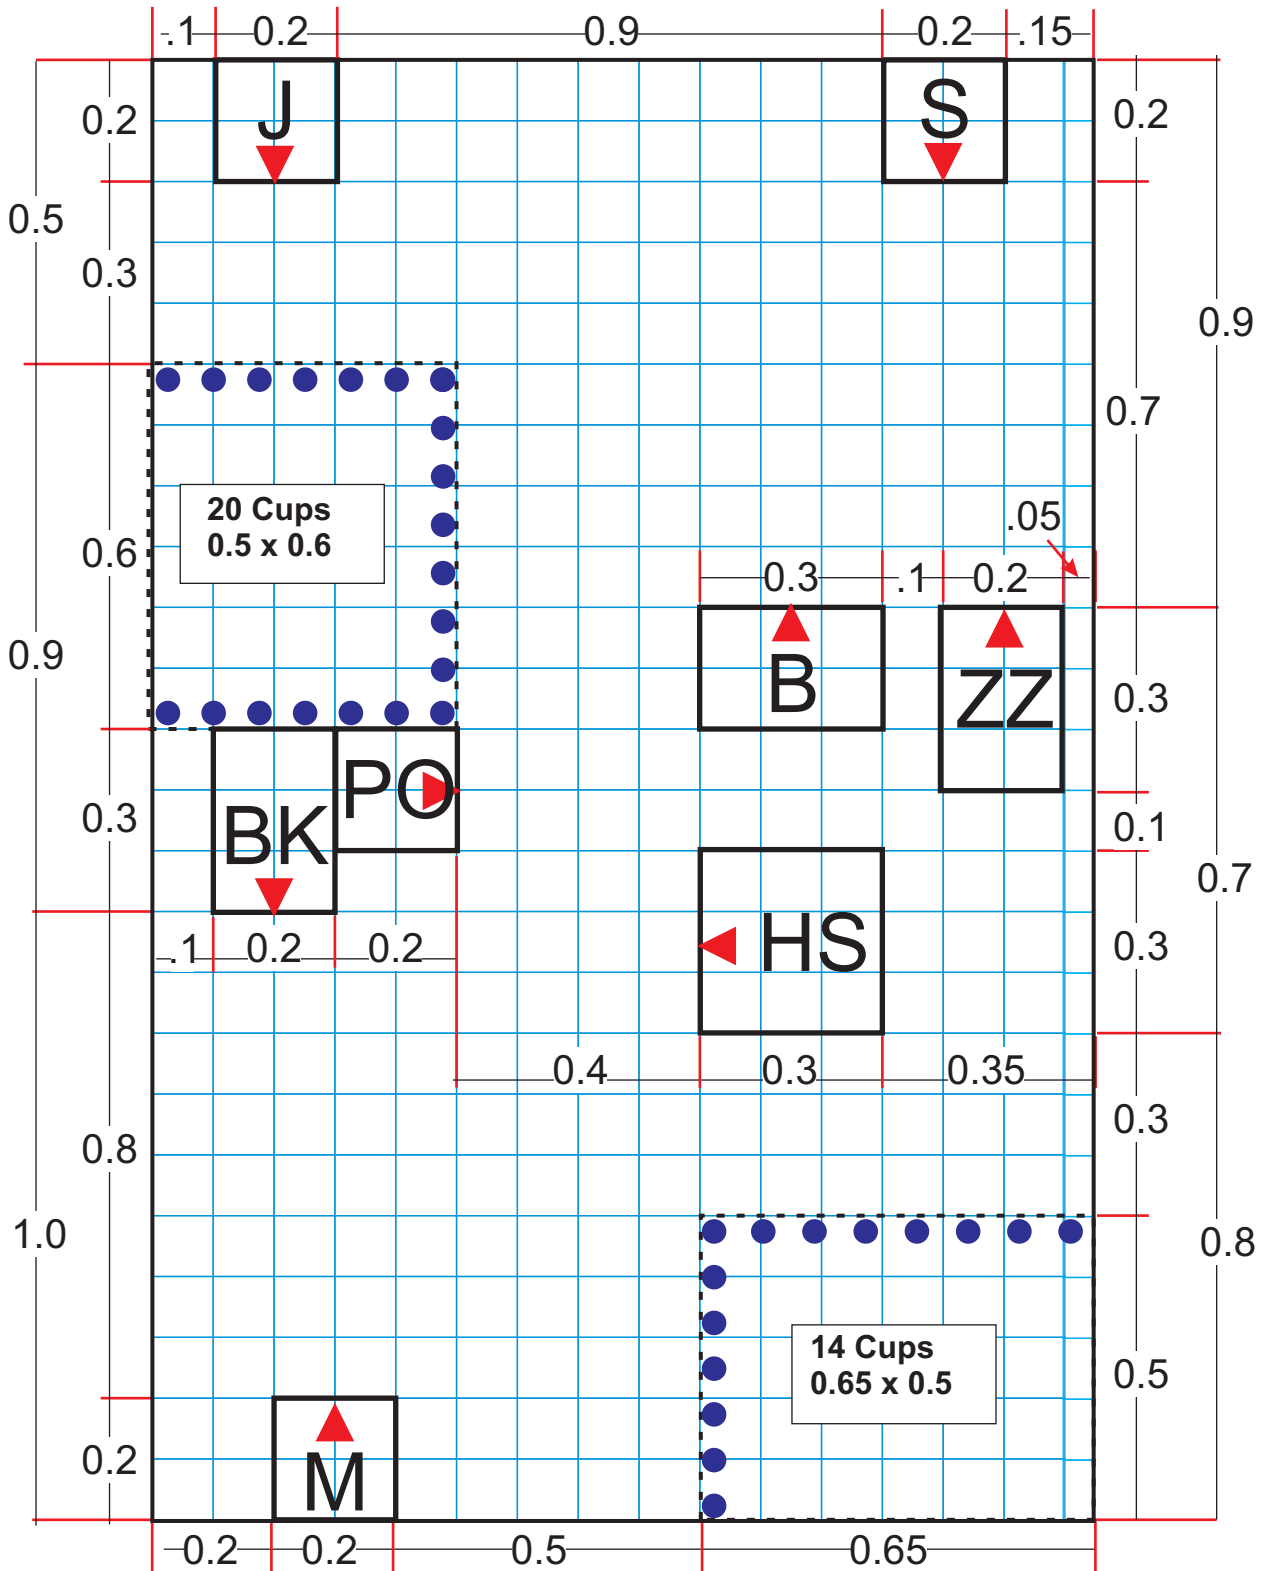

SMALL CITY LAYOUT

1 Grid Square = 0.1m

City Legend

BK	Bank
B	Bowling
HS	High School

J	John's House
M	Mary's House
PO	Post Office

S	Susie's House
ZZ	Pizza
	Front of Building

LARGE CITY LAYOUT

1 Grid Square = 0.1m

City Legend

BK	Bank
B	Bowling
G	Gas Station
GS	Grocery Store
HS	High School
J	John's House
M	Mary's House
ZZ	Pizza
PO	Post Office
S	Susie's House
T	Ted's House
	Front of Building