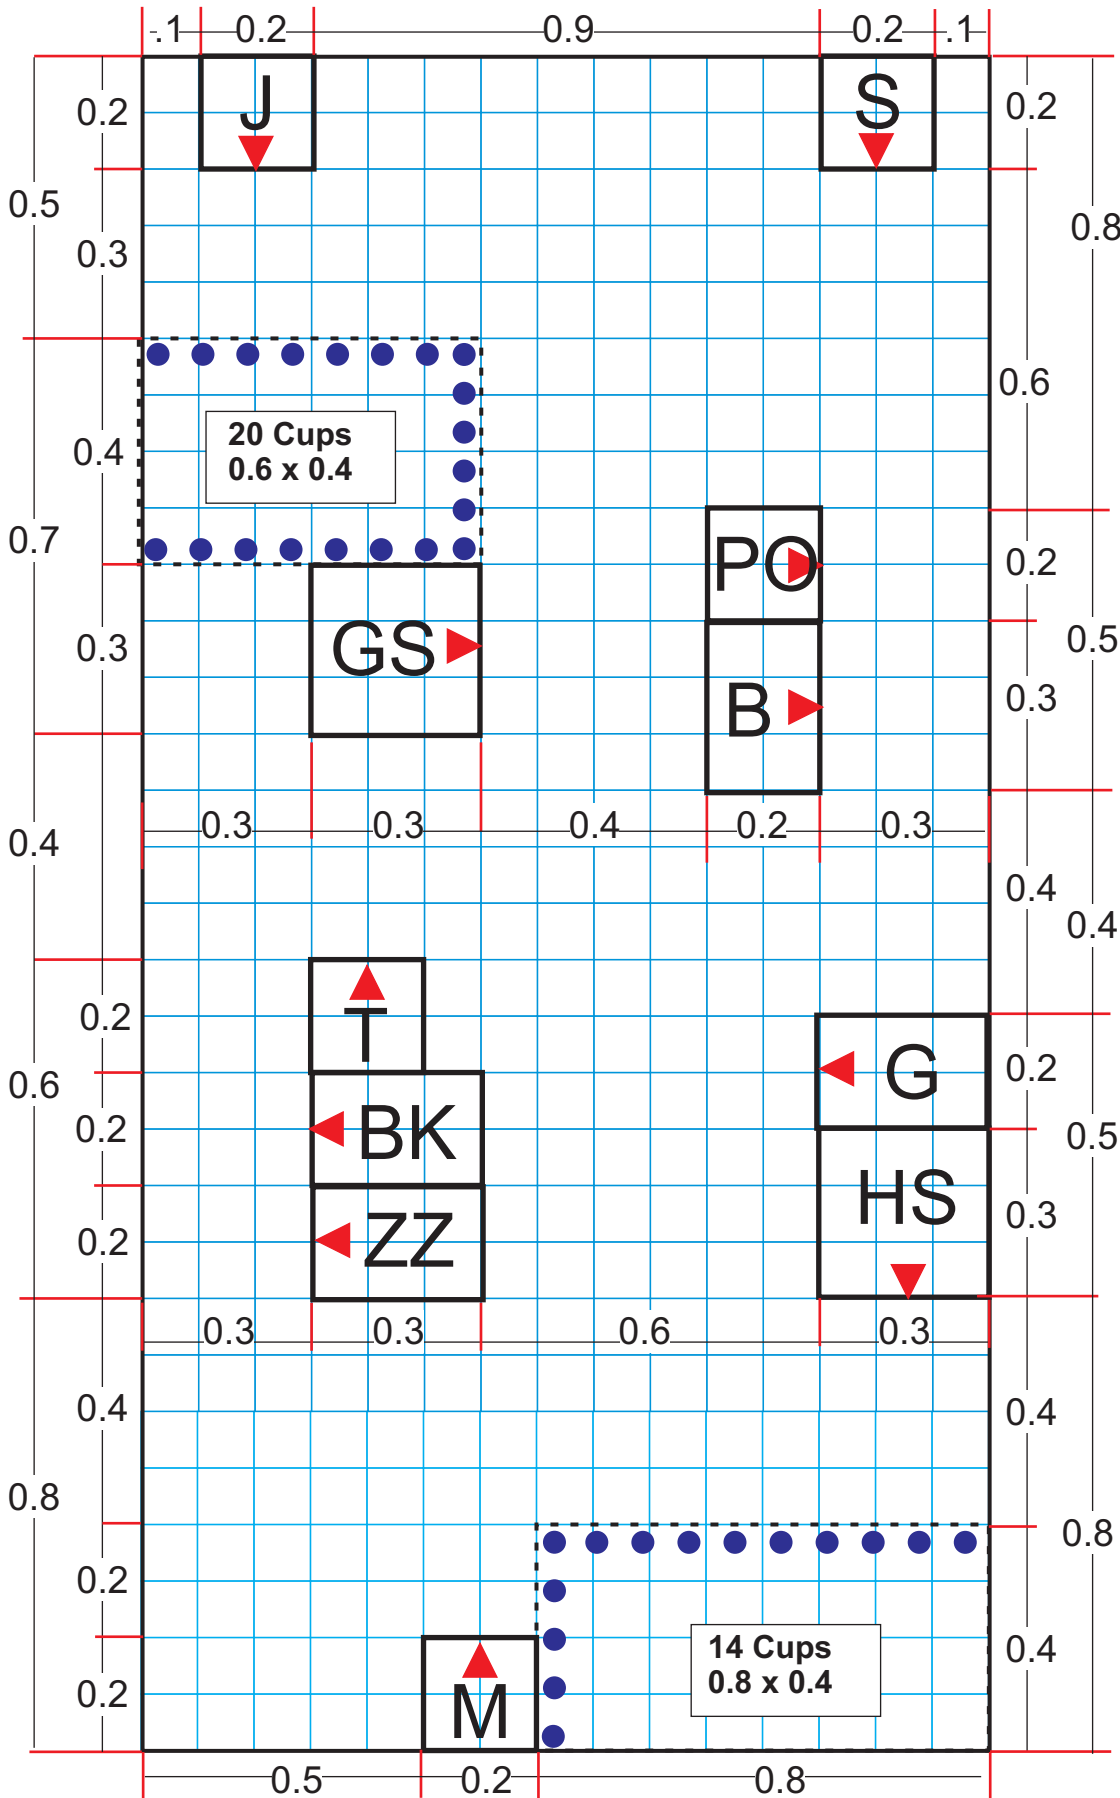

SMALL CITY LAYOUT

1 Grid Square = 0.1m

City Legend

BK	Bank
B	Bowling
HS	High School

J	John's House
M	Mary's House
PO	Post Office

S	Susie's House
ZZ	Pizza
	Front of Building

LARGE CITY LAYOUT

1 Grid Square = 0.1m